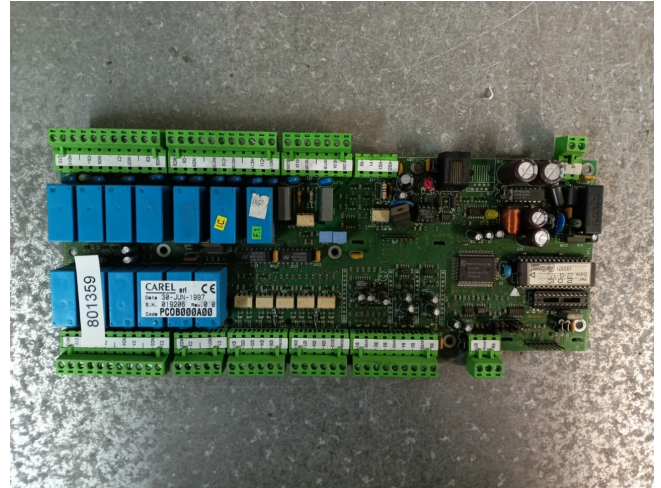

# Carel PCOB000A00

## Specifications

Marca	Carel
Tipo	PCOB000A00
Spec.	Module
Stock	2

### Used Carel PCOB000A00

Used Carel PCOB000A00 module / print. De-installed from a water chiller.